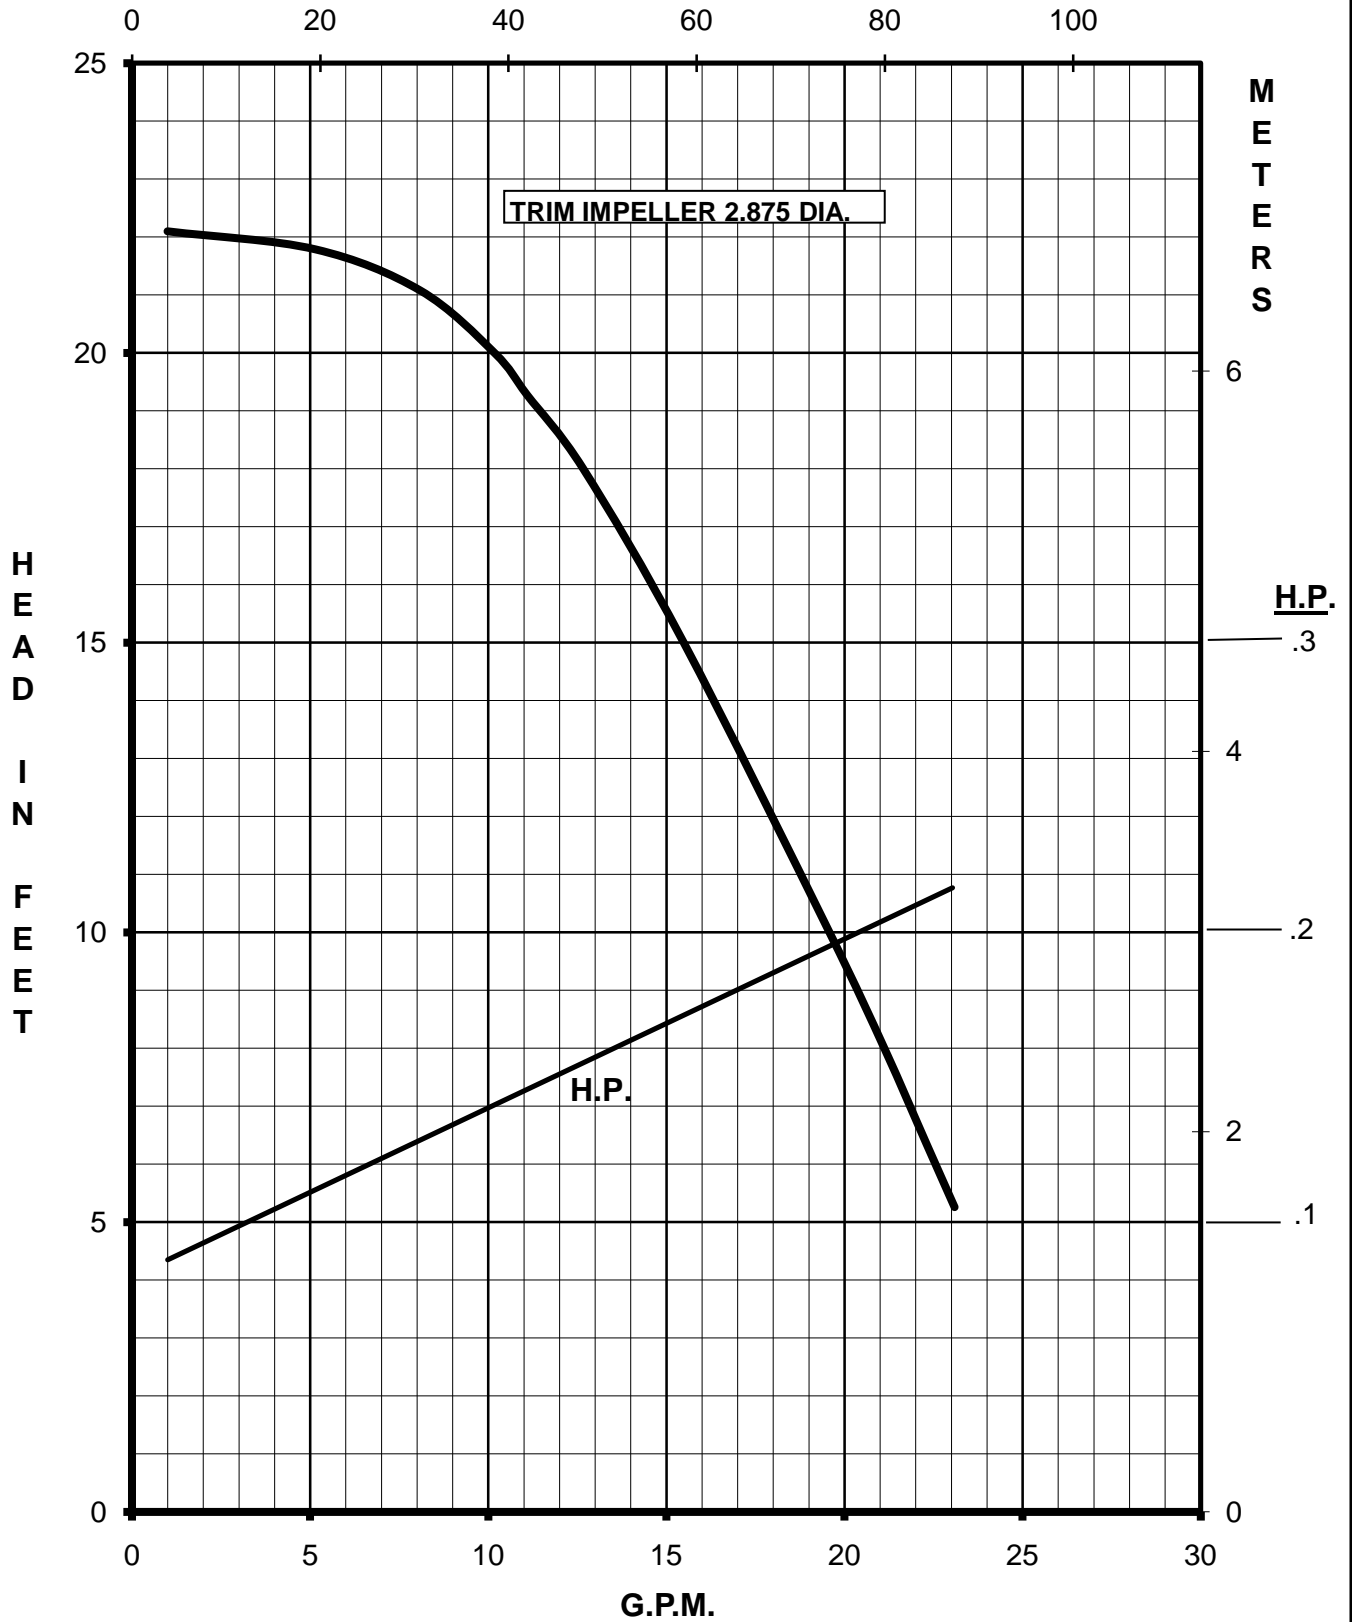

MARCH PUMPS

TE-6T-MD, TE-6K-MD 1PH, 3PH 50HZ

MARCH PUMPS

TE-6T-MD, TE-6K-MD
FULL SIZE IMPELLER 3.500 DIA.
1PH, 3PH 50HZ

MARCH PUMPS

TE-6T-MD, TE-6K-MD
TRIM IMPELLER 3.375 DIA.
1PH, 3PH 50HZ

L.P.M.

MARCH PUMPS

TE-6T-MD, TE-6K-MD
TRIM IMPELLER 3.250 DIA.
1PH, 3PH 50HZ
L.P.M.

MARCH PUMPS

TE-6T-MD, TE-6K-MD
TRIM IMPELLER 3.125 DIA.
1PH, 3PH 50HZ
L.P.M.

MARCH PUMPS

TE-6T-MD, TE-6K-MD
TRIM IMPELLER 3.000 DIA.
1PH, 3PH 50HZ
L.P.M.

MARCH PUMPS

TE-6T-MD, TE-6K-MD
TRIM IMPELLER 2.875 DIA.
1PH, 3PH 50HZ
L.P.M.

MARCH PUMPS

TE-6T-MD, TE-6K-MD
TRIM IMPELLER 2.750 DIA.
1PH, 3PH 50HZ
L.P.M.