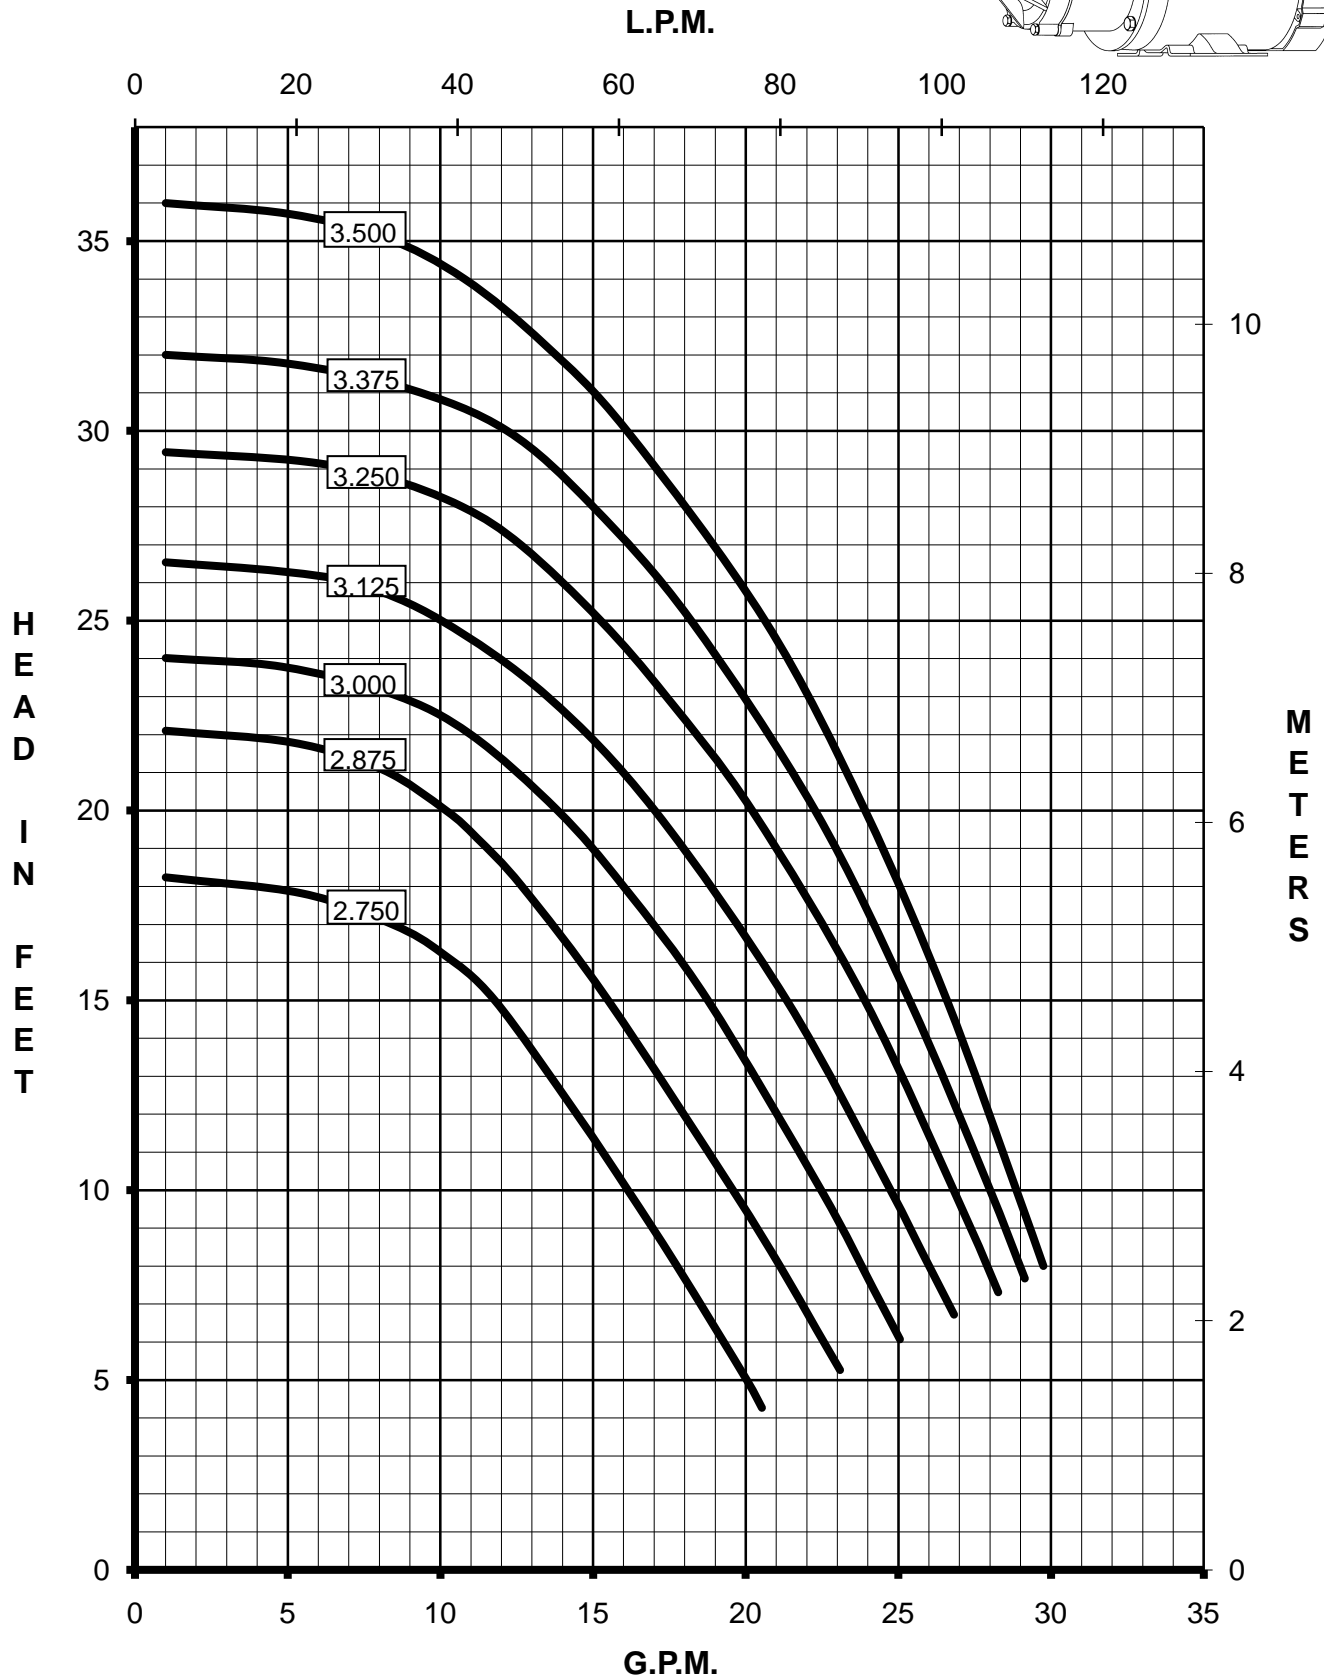

MARCH PUMPS

TE-6T-MD, TE-6K-MD 1PH, 3PH 50HZ

MARCH PUMPS

TE-6T-MD, TE-6K-MD
FULL SIZE IMPELLER 3.500 DIA.
1PH, 3PH 50HZ

MARCH PUMPS

TE-6T-MD, TE-6K-MD
TRIM IMPELLER 3.375 DIA.
1PH, 3PH 50HZ

L.P.M.

MARCH PUMPS

TE-6T-MD, TE-6K-MD
TRIM IMPELLER 3.250 DIA.
1PH, 3PH 50HZ
L.P.M.

MARCH PUMPS

TE-6T-MD, TE-6K-MD
TRIM IMPELLER 3.125 DIA.
1PH, 3PH 50HZ
L.P.M.

MARCH PUMPS

TE-6T-MD, TE-6K-MD
TRIM IMPELLER 3.000 DIA.
1PH, 3PH 50HZ
L.P.M.

MARCH PUMPS

TE-6T-MD, TE-6K-MD
TRIM IMPELLER 2.875 DIA.
1PH, 3PH 50HZ
L.P.M.

MARCH PUMPS

TE-6T-MD, TE-6K-MD
TRIM IMPELLER 2.750 DIA.
1PH, 3PH 50HZ
L.P.M.