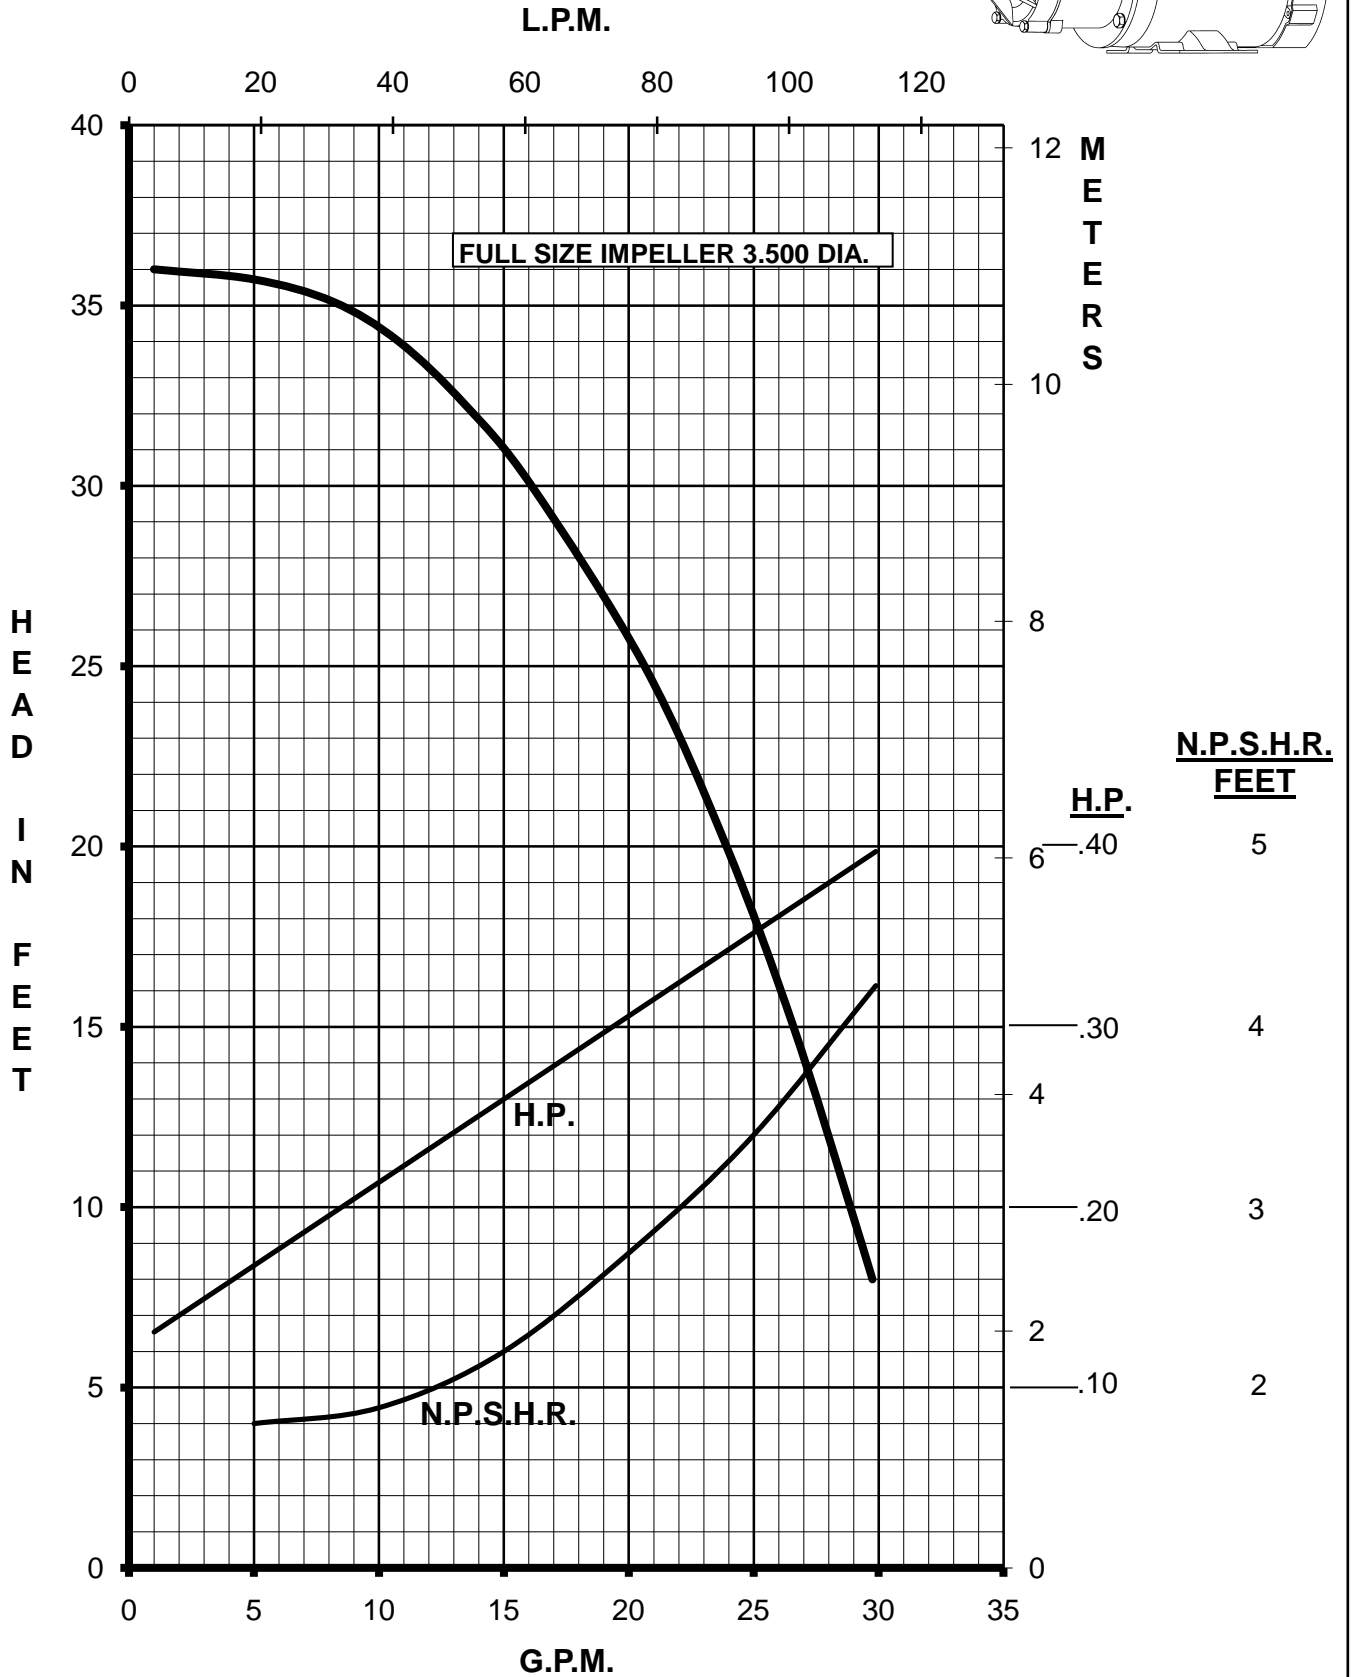

MARCH PUMPS

TE-6T-MD, TE-6K-MD 1PH, 3PH 50HZ

MARCH PUMPS

TE-6T-MD, TE-6K-MD
FULL SIZE IMPELLER 3.500 DIA.
1PH, 3PH 50HZ

MARCH PUMPS

TE-6T-MD, TE-6K-MD
TRIM IMPELLER 3.375 DIA.
1PH, 3PH 50HZ

L.P.M.

MARCH PUMPS

TE-6T-MD, TE-6K-MD
TRIM IMPELLER 3.250 DIA.
1PH, 3PH 50HZ
L.P.M.

MARCH PUMPS

TE-6T-MD, TE-6K-MD
TRIM IMPELLER 3.125 DIA.
1PH, 3PH 50HZ
L.P.M.

MARCH PUMPS

TE-6T-MD, TE-6K-MD
TRIM IMPELLER 3.000 DIA.
1PH, 3PH 50HZ
L.P.M.

MARCH PUMPS

TE-6T-MD, TE-6K-MD
TRIM IMPELLER 2.875 DIA.
1PH, 3PH 50HZ
L.P.M.

MARCH PUMPS

TE-6T-MD, TE-6K-MD
TRIM IMPELLER 2.750 DIA.
1PH, 3PH 50HZ
L.P.M.