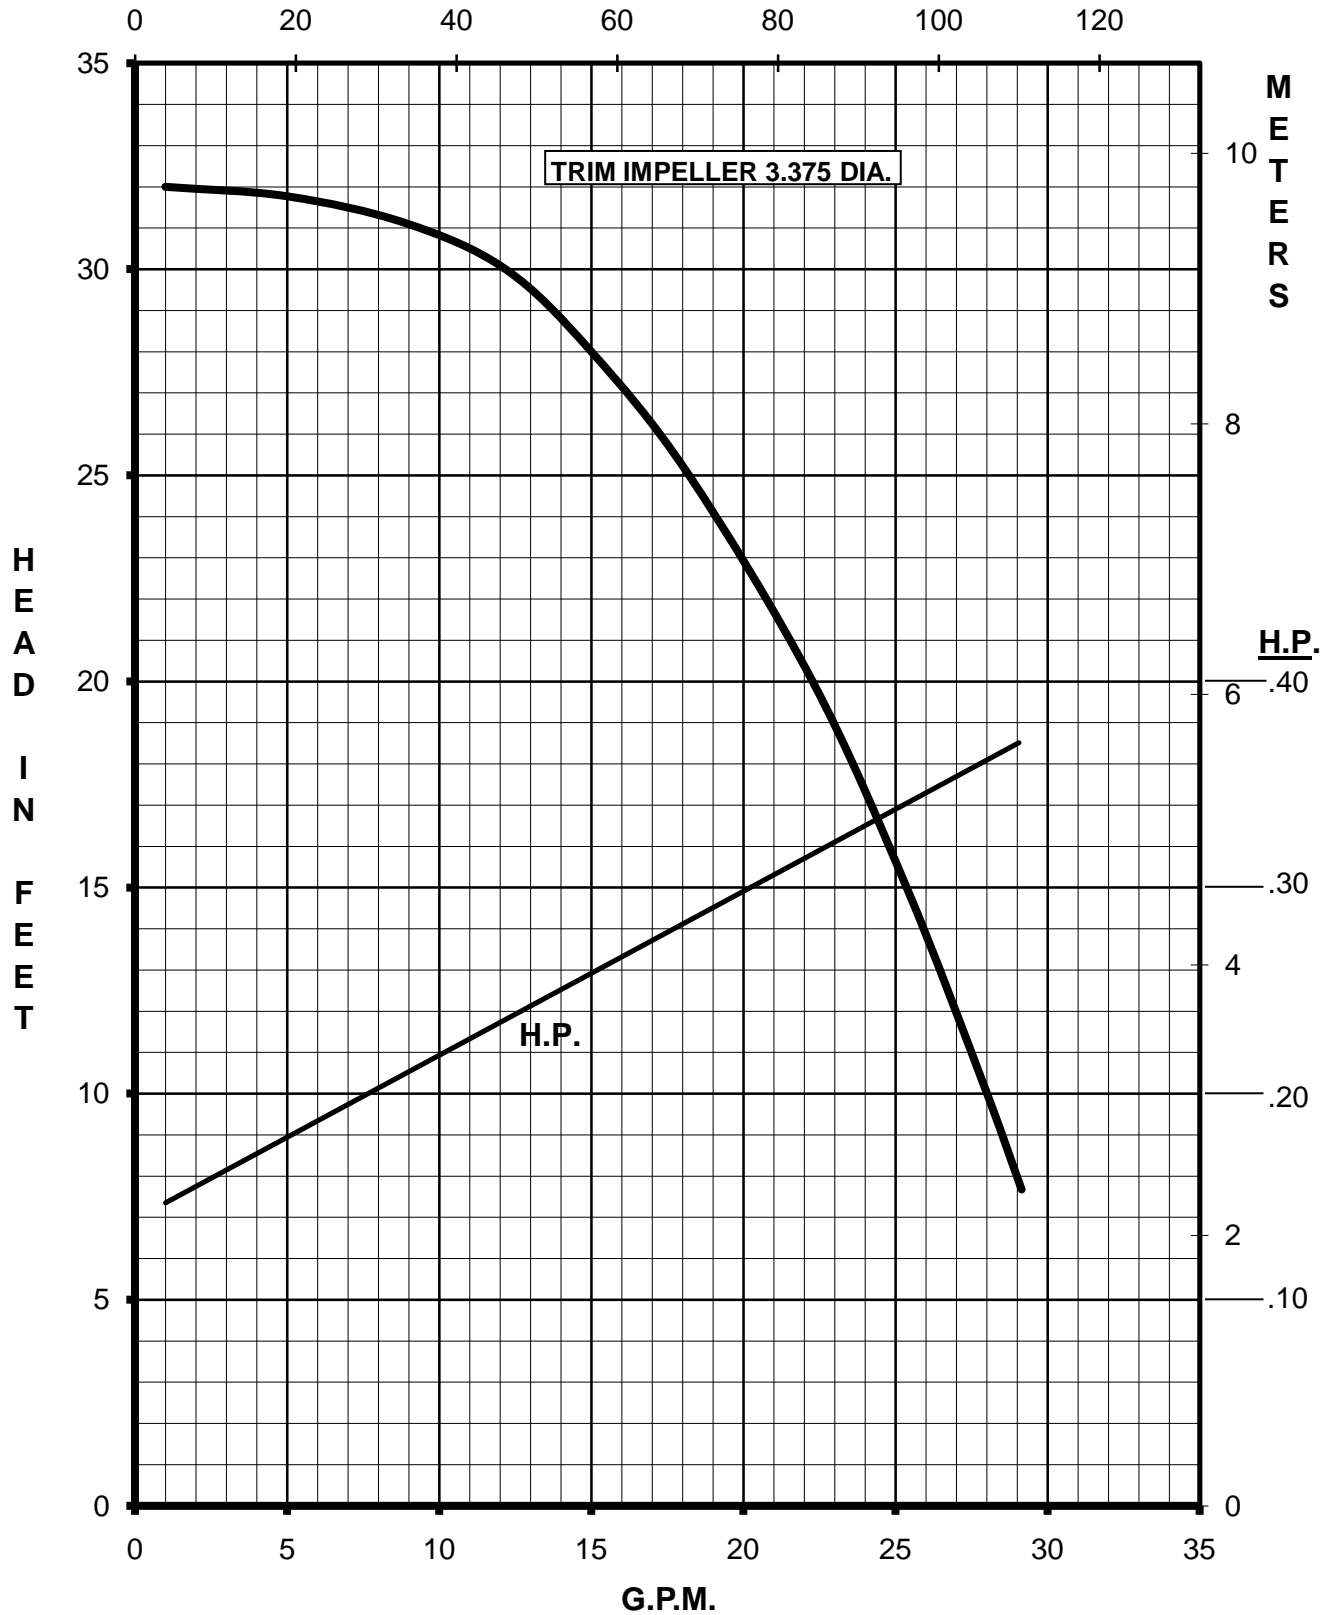

MARCH PUMPS

TE-6T-MD, TE-6K-MD 1PH, 3PH 50HZ

MARCH PUMPS

TE-6T-MD, TE-6K-MD
FULL SIZE IMPELLER 3.500 DIA.
1PH, 3PH 50HZ

MARCH PUMPS

TE-6T-MD, TE-6K-MD
TRIM IMPELLER 3.375 DIA.
1PH, 3PH 50HZ

L.P.M.

MARCH PUMPS

TE-6T-MD, TE-6K-MD
TRIM IMPELLER 3.250 DIA.
1PH, 3PH 50HZ
L.P.M.

MARCH PUMPS

TE-6T-MD, TE-6K-MD
TRIM IMPELLER 3.125 DIA.
1PH, 3PH 50HZ
L.P.M.

MARCH PUMPS

TE-6T-MD, TE-6K-MD
TRIM IMPELLER 3.000 DIA.
1PH, 3PH 50HZ
L.P.M.

MARCH PUMPS

TE-6T-MD, TE-6K-MD
TRIM IMPELLER 2.875 DIA.
1PH, 3PH 50HZ
L.P.M.

MARCH PUMPS

TE-6T-MD, TE-6K-MD
TRIM IMPELLER 2.750 DIA.
1PH, 3PH 50HZ
L.P.M.