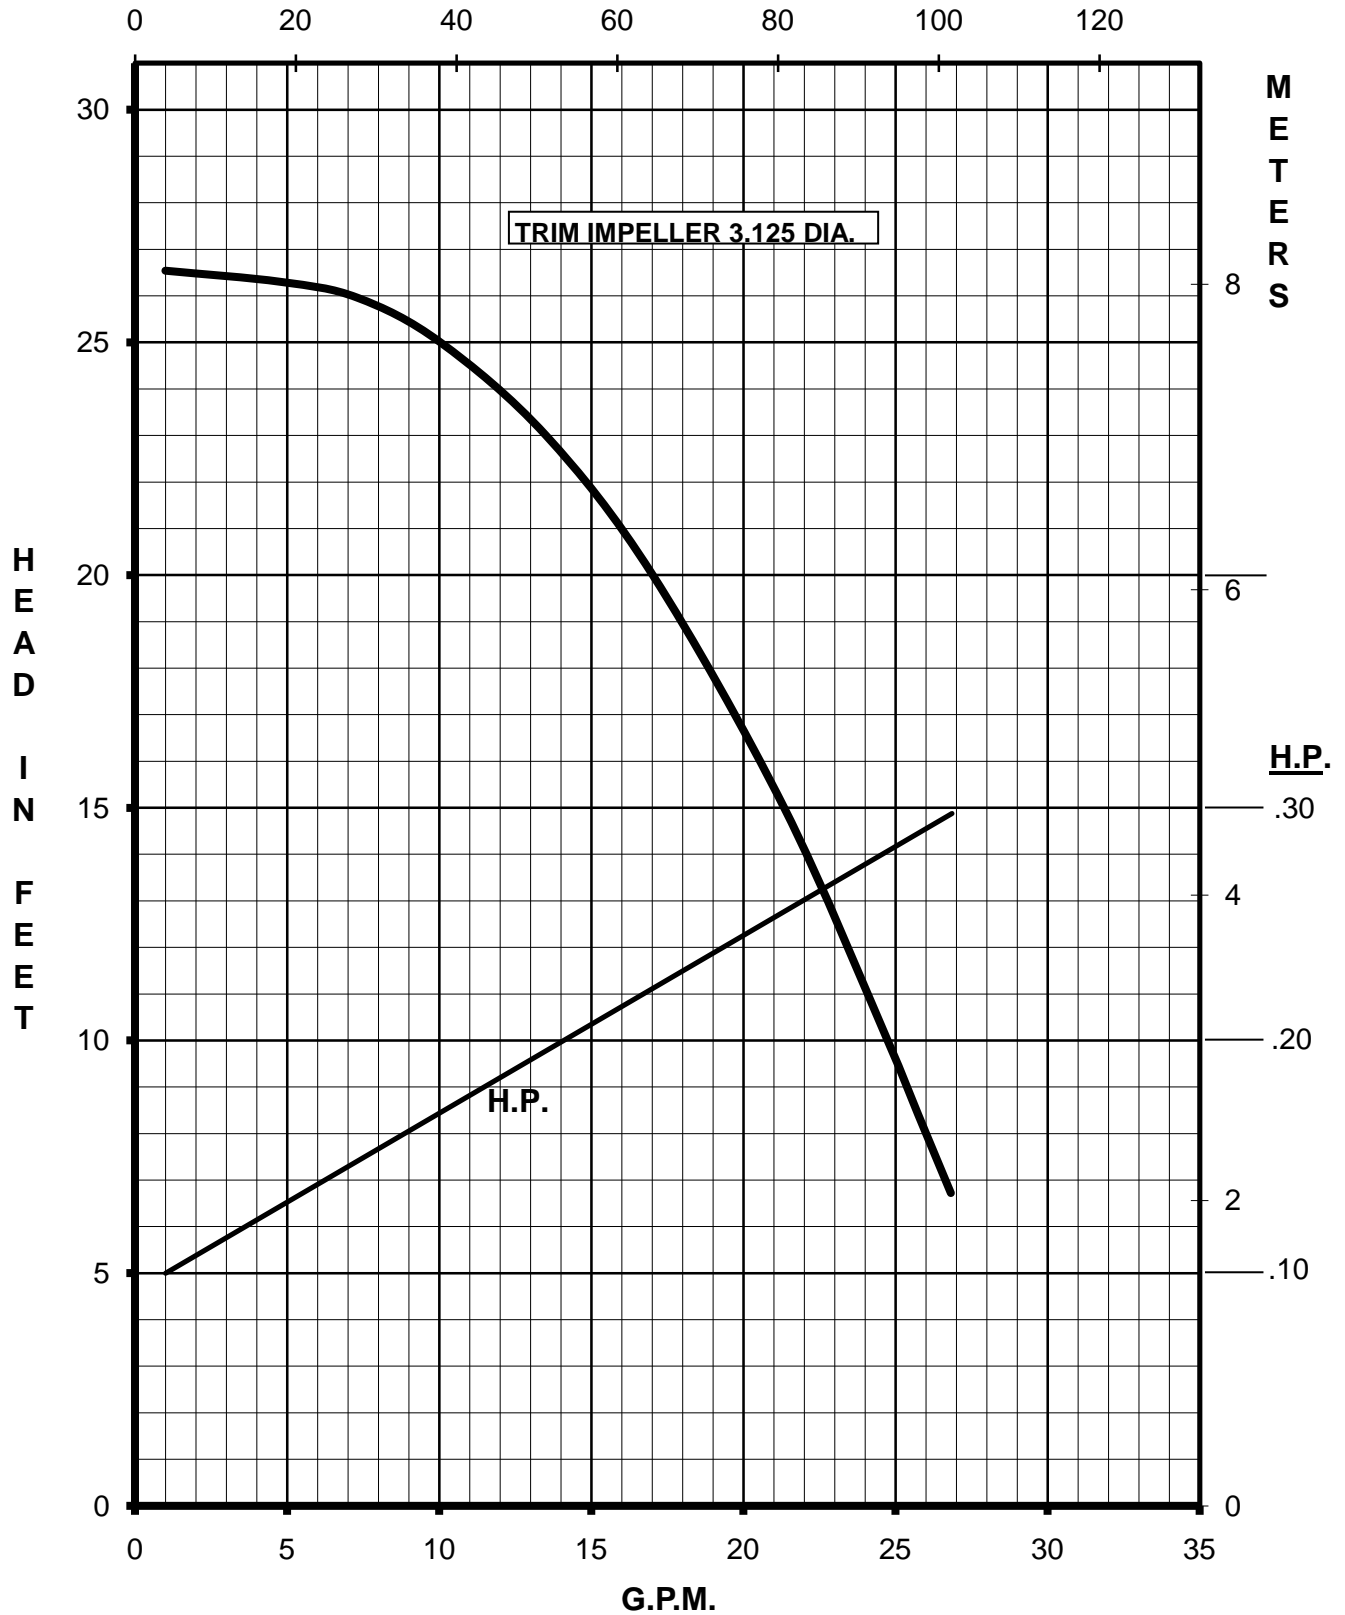

MARCH PUMPS

TE-6T-MD, TE-6K-MD 1PH, 3PH 50HZ

MARCH PUMPS

TE-6T-MD, TE-6K-MD
FULL SIZE IMPELLER 3.500 DIA.
1PH, 3PH 50HZ

MARCH PUMPS

TE-6T-MD, TE-6K-MD
TRIM IMPELLER 3.375 DIA.
1PH, 3PH 50HZ

L.P.M.

MARCH PUMPS

TE-6T-MD, TE-6K-MD
TRIM IMPELLER 3.250 DIA.
1PH, 3PH 50HZ
L.P.M.

MARCH PUMPS

TE-6T-MD, TE-6K-MD
TRIM IMPELLER 3.125 DIA.
1PH, 3PH 50HZ
L.P.M.

MARCH PUMPS

TE-6T-MD, TE-6K-MD
TRIM IMPELLER 3.000 DIA.
1PH, 3PH 50HZ
L.P.M.

MARCH PUMPS

TE-6T-MD, TE-6K-MD
TRIM IMPELLER 2.875 DIA.
1PH, 3PH 50HZ
L.P.M.

MARCH PUMPS

TE-6T-MD, TE-6K-MD
TRIM IMPELLER 2.750 DIA.
1PH, 3PH 50HZ
L.P.M.