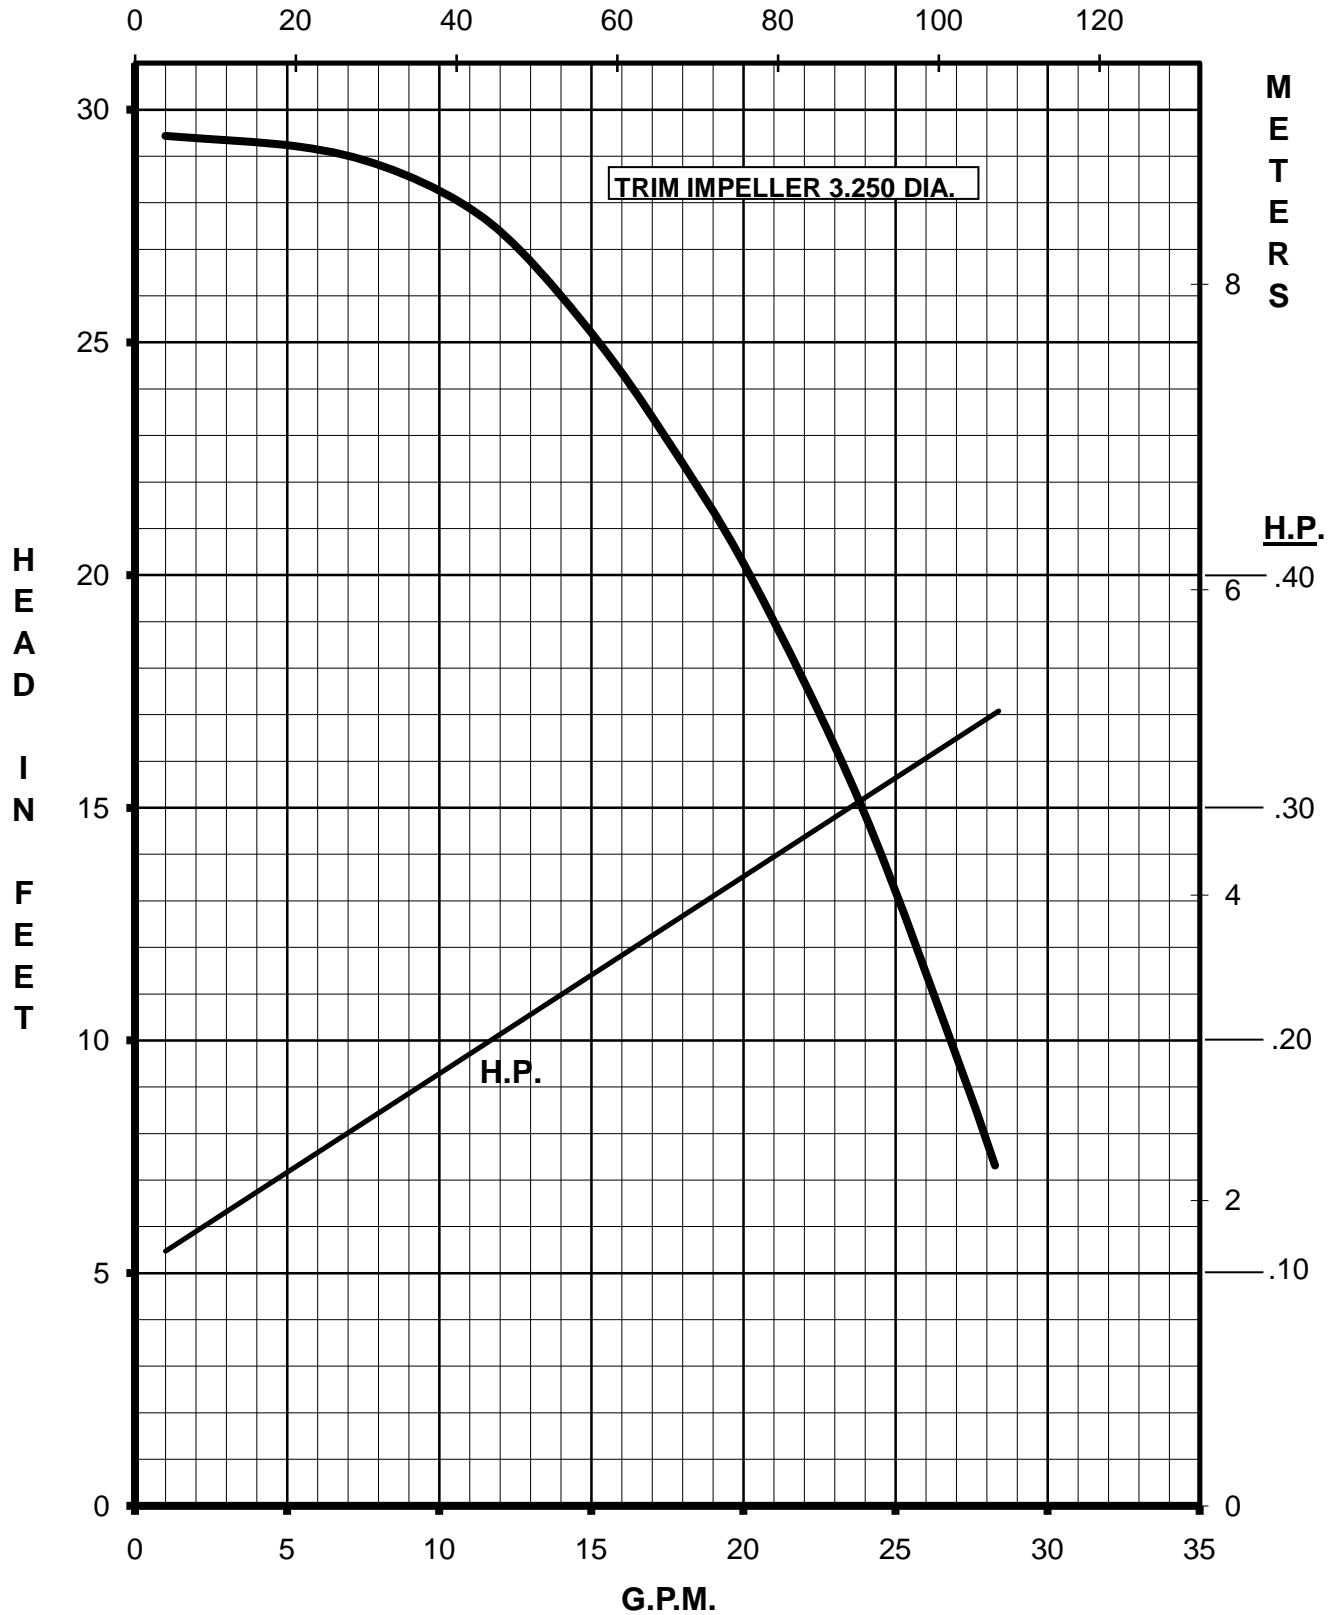

MARCH PUMPS

TE-6T-MD, TE-6K-MD 1PH, 3PH 50HZ

MARCH PUMPS

TE-6T-MD, TE-6K-MD
FULL SIZE IMPELLER 3.500 DIA.
1PH, 3PH 50HZ

MARCH PUMPS

TE-6T-MD, TE-6K-MD
TRIM IMPELLER 3.375 DIA.
1PH, 3PH 50HZ

L.P.M.

MARCH PUMPS

TE-6T-MD, TE-6K-MD
TRIM IMPELLER 3.250 DIA.
1PH, 3PH 50HZ
L.P.M.

MARCH PUMPS

TE-6T-MD, TE-6K-MD
TRIM IMPELLER 3.125 DIA.
1PH, 3PH 50HZ
L.P.M.

MARCH PUMPS

TE-6T-MD, TE-6K-MD
TRIM IMPELLER 3.000 DIA.
1PH, 3PH 50HZ
L.P.M.

MARCH PUMPS

TE-6T-MD, TE-6K-MD
TRIM IMPELLER 2.875 DIA.
1PH, 3PH 50HZ
L.P.M.

MARCH PUMPS

TE-6T-MD, TE-6K-MD
TRIM IMPELLER 2.750 DIA.
1PH, 3PH 50HZ
L.P.M.