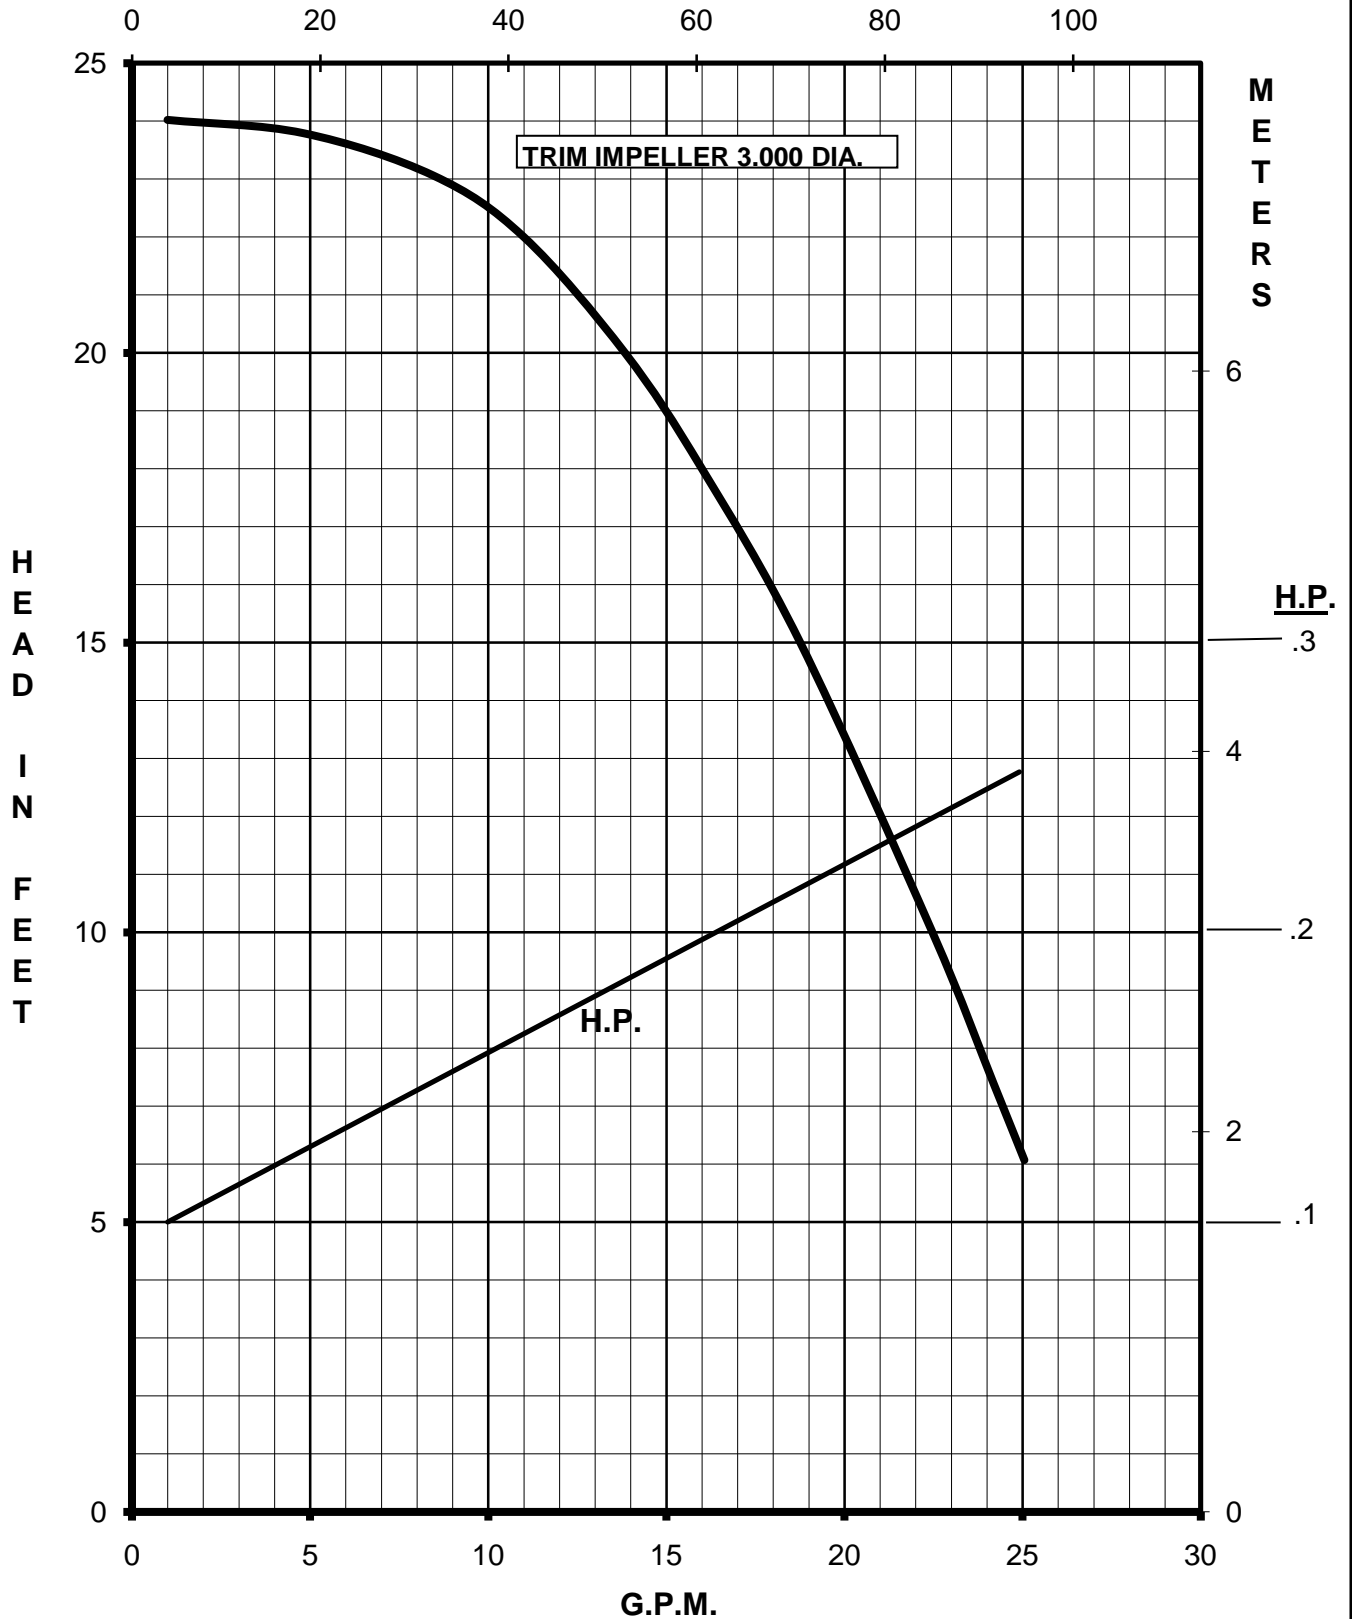

MARCH PUMPS

TE-6T-MD, TE-6K-MD 1PH, 3PH 50HZ

MARCH PUMPS

TE-6T-MD, TE-6K-MD
FULL SIZE IMPELLER 3.500 DIA.
1PH, 3PH 50HZ

MARCH PUMPS

TE-6T-MD, TE-6K-MD
TRIM IMPELLER 3.375 DIA.
1PH, 3PH 50HZ

L.P.M.

MARCH PUMPS

TE-6T-MD, TE-6K-MD
TRIM IMPELLER 3.250 DIA.
1PH, 3PH 50HZ
L.P.M.

MARCH PUMPS

TE-6T-MD, TE-6K-MD
TRIM IMPELLER 3.125 DIA.
1PH, 3PH 50HZ
L.P.M.

MARCH PUMPS

TE-6T-MD, TE-6K-MD
TRIM IMPELLER 3.000 DIA.
1PH, 3PH 50HZ
L.P.M.

MARCH PUMPS

TE-6T-MD, TE-6K-MD
TRIM IMPELLER 2.875 DIA.
1PH, 3PH 50HZ
L.P.M.

MARCH PUMPS

TE-6T-MD, TE-6K-MD
TRIM IMPELLER 2.750 DIA.
1PH, 3PH 50HZ
L.P.M.