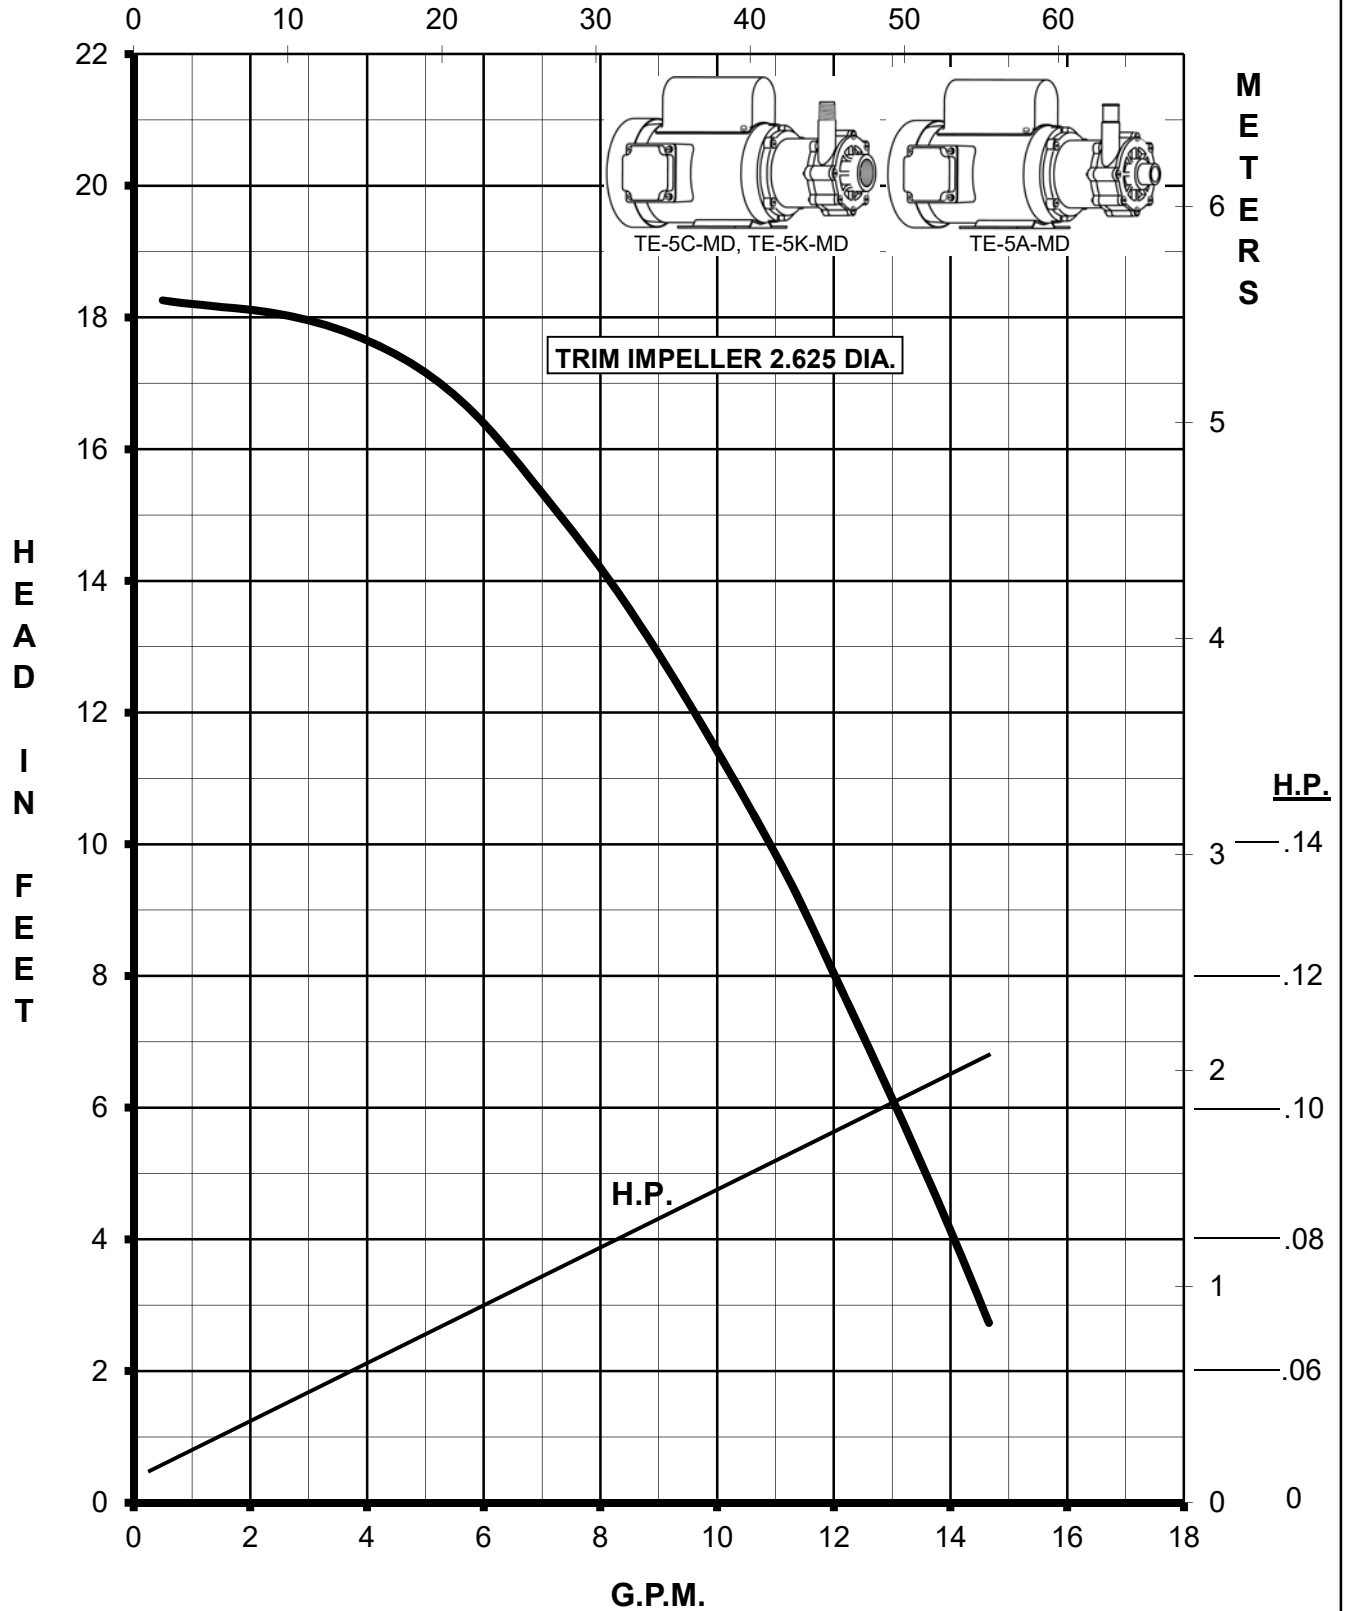

MARCH PUMPS

TE-5C-MD, TE-5A-MD, TE-5K-MD

50HZ TRIM CURVES

(MOTOR: 1PH, 50HZ, .2HP, .15KW)

TE-5C-MD, TE-5K-MD

L.P.M.

TE-5A-MD

MARCH PUMPS

TE-5C-MD, TE-5A-MD, TE-5K-MD
FULL SIZE IMPELLER 2.875 DIA.
115/230V 1PH 50HZ

MARCH PUMPS

TE-5C-MD, TE-5A-MD, TE-5K-MD
TRIM IMPELLER 2.625 DIA.
115/230V 1PH 50HZ

L.P.M.

MARCH PUMPS

TE-5C-MD, TE-5A-MD, TE-5K-MD
TRIM IMPELLER 2.500 DIA.
115/230V 1PH 50HZ

MARCH PUMPS

TE-5C-MD, TE-5A-MD, TE-5K-MD
TRIM IMPELLER 2.375 DIA.
115/230V 1PH 50HZ

MARCH PUMPS

TE-5C-MD, TE-5A-MD, TE-5K-MD
TRIM IMPELLER 2.250 DIA.
115/230V 1PH 50HZ

MARCH PUMPS

TE-5C-MD, TE-5A-MD, TE-5K-MD
TRIM IMPELLER 2.125 DIA.
115/230V 1PH 50HZ