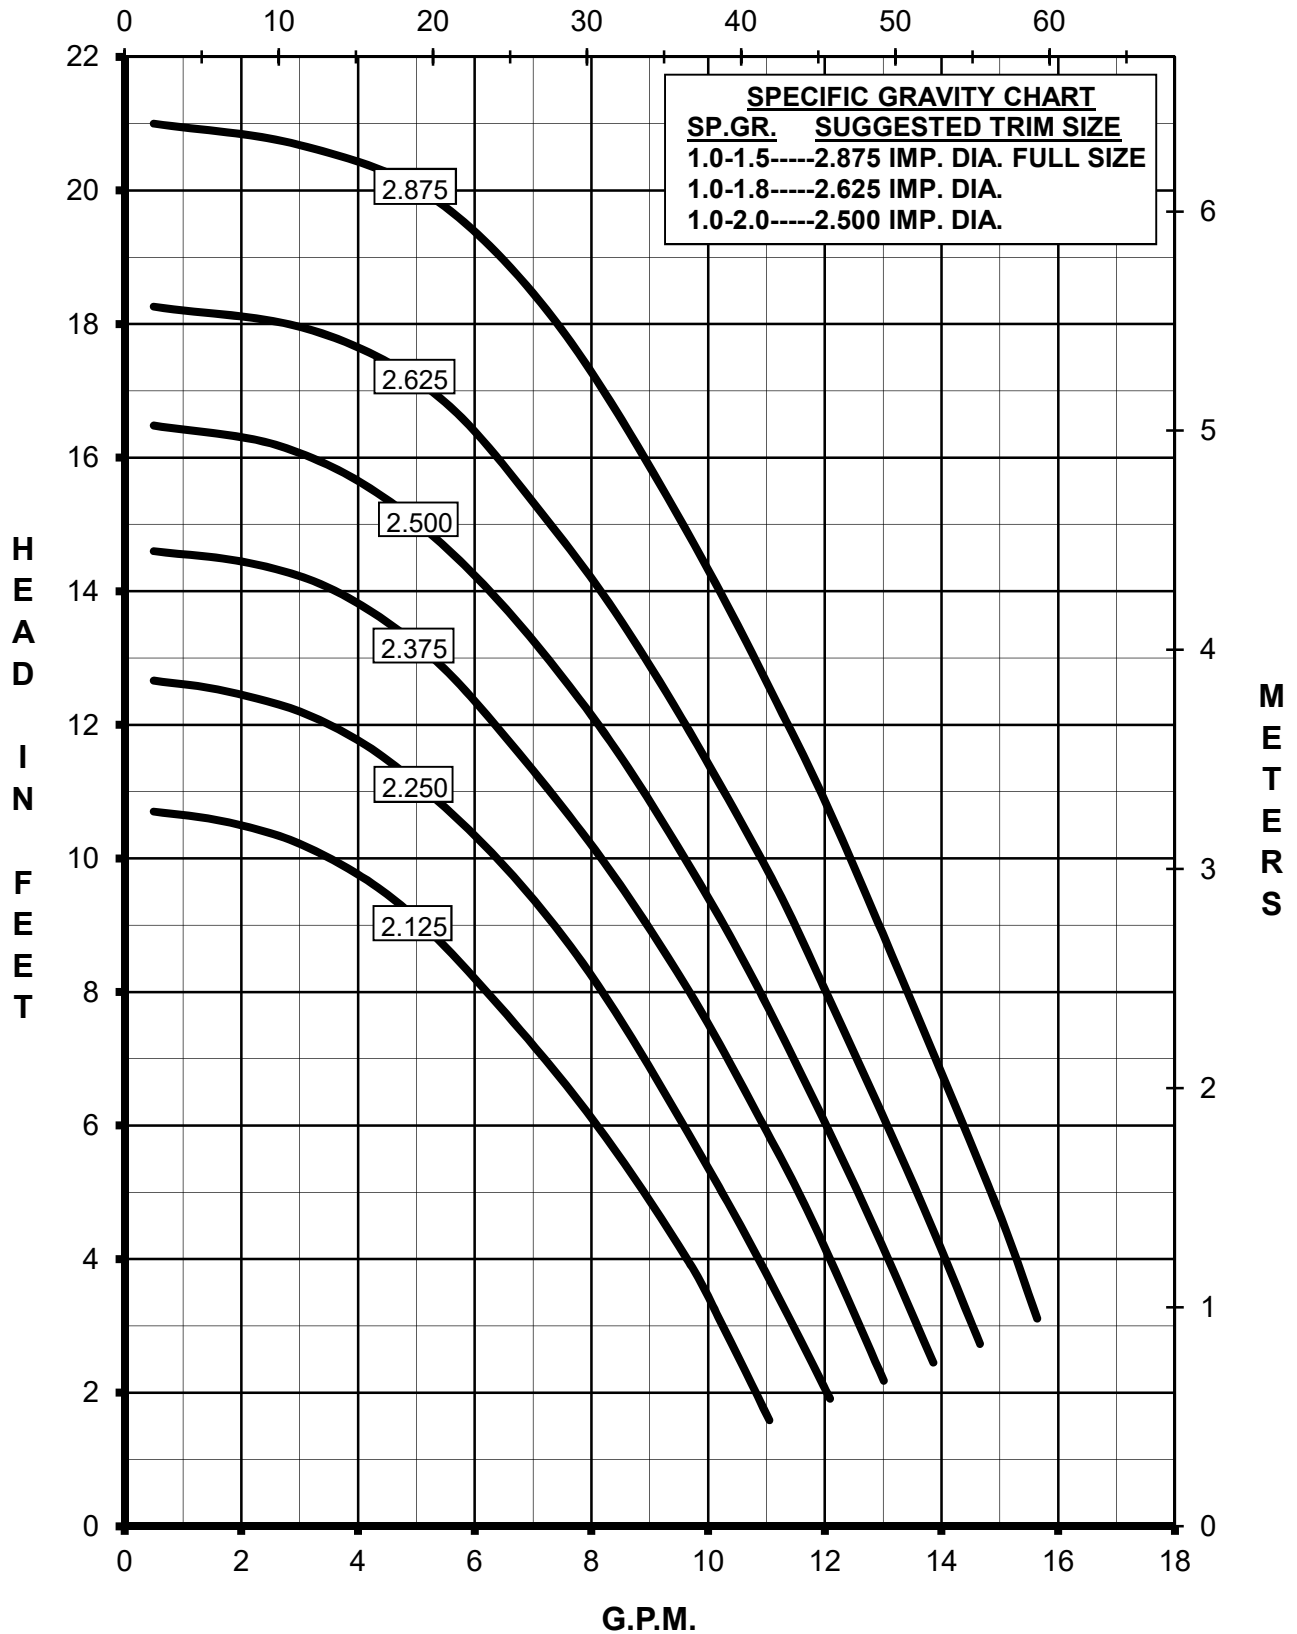

MARCH PUMPS

TE-5C-MD, TE-5A-MD, TE-5K-MD

50HZ TRIM CURVES

(MOTOR: 1PH, 50HZ, .2HP, .15KW)

TE-5C-MD, TE-5K-MD

L.P.M.

TE-5A-MD

MARCH PUMPS

TE-5C-MD, TE-5A-MD, TE-5K-MD
FULL SIZE IMPELLER 2.875 DIA.
115/230V 1PH 50HZ

MARCH PUMPS

TE-5C-MD, TE-5A-MD, TE-5K-MD
TRIM IMPELLER 2.625 DIA.
115/230V 1PH 50HZ

L.P.M.

MARCH PUMPS

TE-5C-MD, TE-5A-MD, TE-5K-MD
TRIM IMPELLER 2.500 DIA.
115/230V 1PH 50HZ

MARCH PUMPS

TE-5C-MD, TE-5A-MD, TE-5K-MD
TRIM IMPELLER 2.375 DIA.
115/230V 1PH 50HZ

MARCH PUMPS

TE-5C-MD, TE-5A-MD, TE-5K-MD
TRIM IMPELLER 2.250 DIA.
115/230V 1PH 50HZ

MARCH PUMPS

TE-5C-MD, TE-5A-MD, TE-5K-MD
TRIM IMPELLER 2.125 DIA.
115/230V 1PH 50HZ