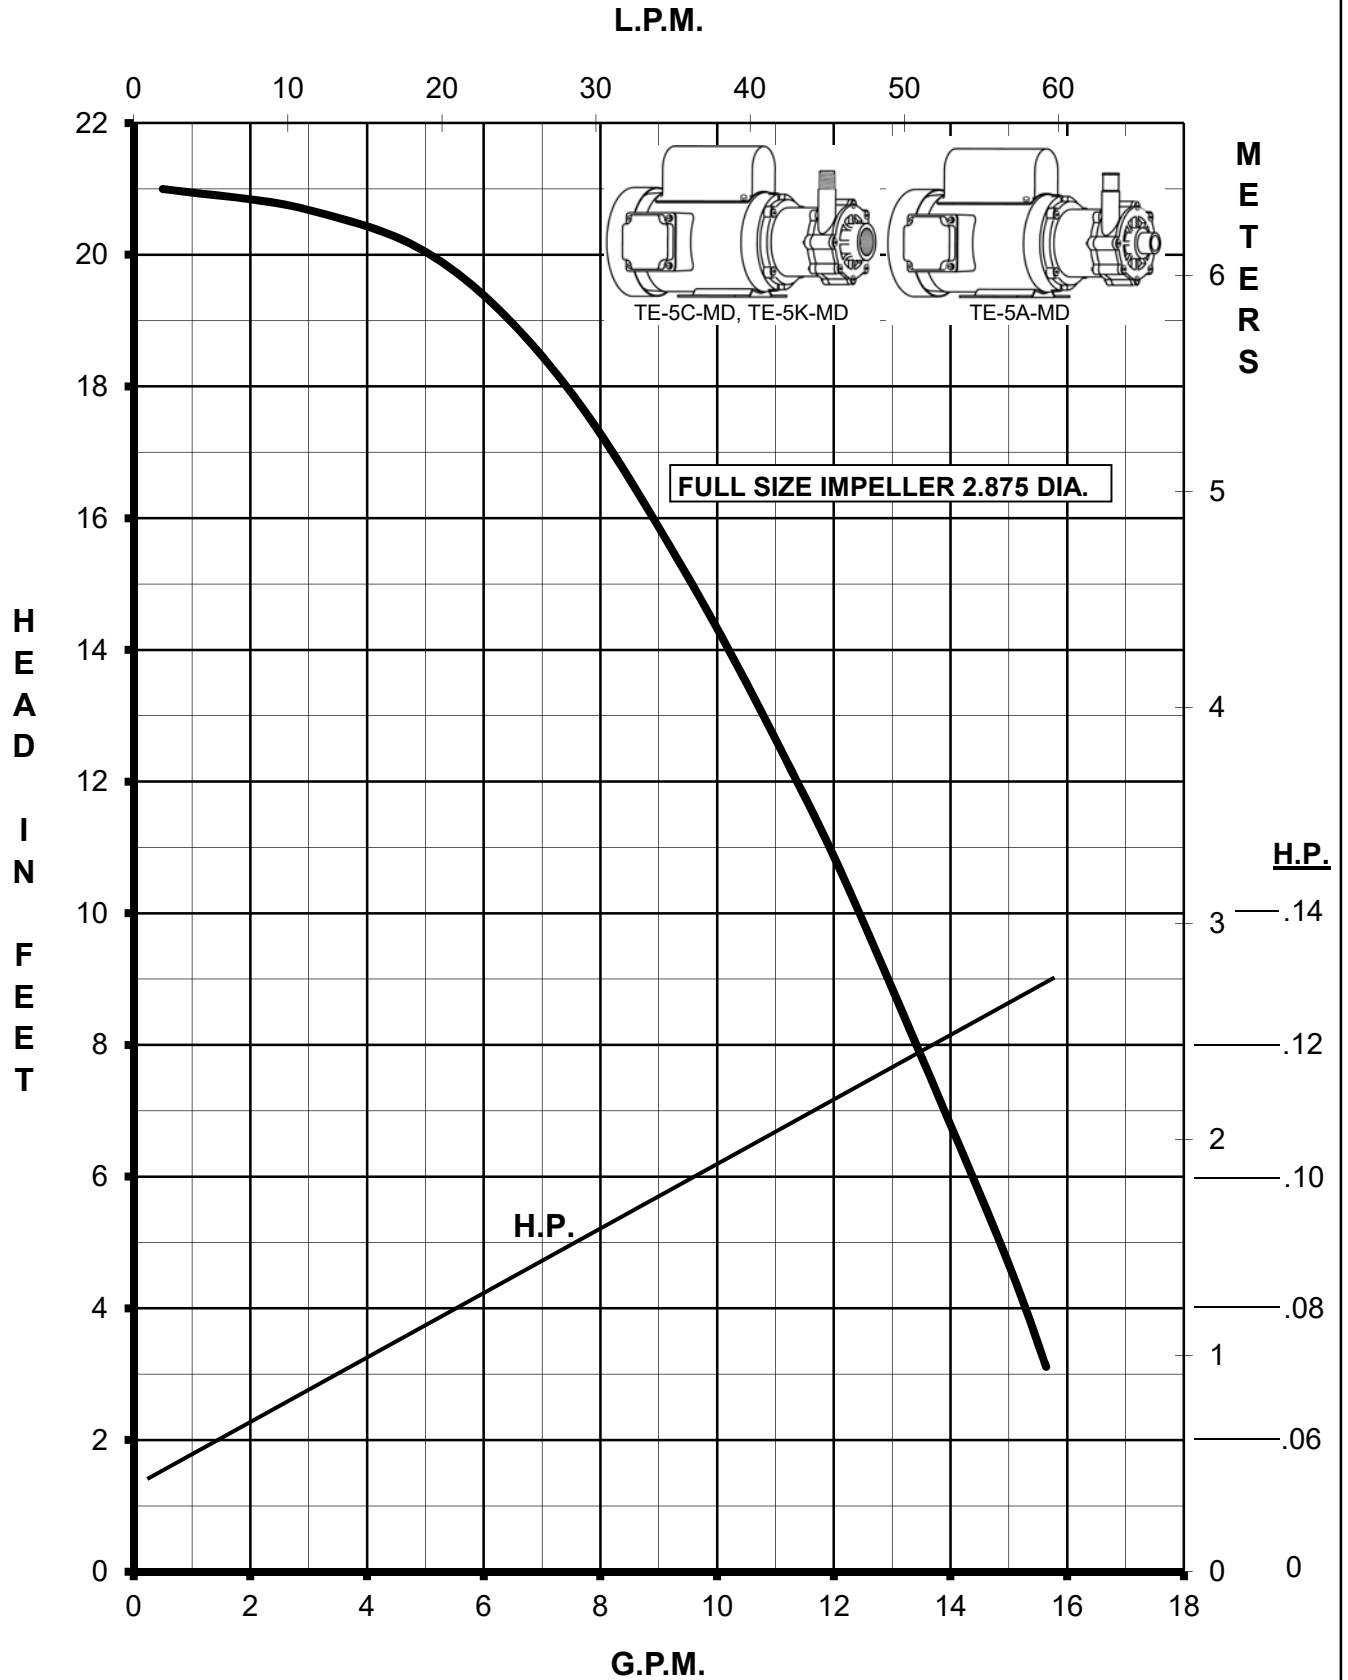

MARCH PUMPS

TE-5C-MD, TE-5A-MD, TE-5K-MD

50HZ TRIM CURVES

(MOTOR: 1PH, 50HZ, .2HP, .15KW)

TE-5C-MD, TE-5K-MD

L.P.M.

TE-5A-MD

MARCH PUMPS

TE-5C-MD, TE-5A-MD, TE-5K-MD
FULL SIZE IMPELLER 2.875 DIA.
115/230V 1PH 50HZ

MARCH PUMPS

TE-5C-MD, TE-5A-MD, TE-5K-MD
TRIM IMPELLER 2.625 DIA.
115/230V 1PH 50HZ

L.P.M.

MARCH PUMPS

TE-5C-MD, TE-5A-MD, TE-5K-MD
TRIM IMPELLER 2.500 DIA.
115/230V 1PH 50HZ

MARCH PUMPS

TE-5C-MD, TE-5A-MD, TE-5K-MD
TRIM IMPELLER 2.375 DIA.
115/230V 1PH 50HZ

MARCH PUMPS

TE-5C-MD, TE-5A-MD, TE-5K-MD
TRIM IMPELLER 2.250 DIA.
115/230V 1PH 50HZ

MARCH PUMPS

TE-5C-MD, TE-5A-MD, TE-5K-MD
TRIM IMPELLER 2.125 DIA.
115/230V 1PH 50HZ