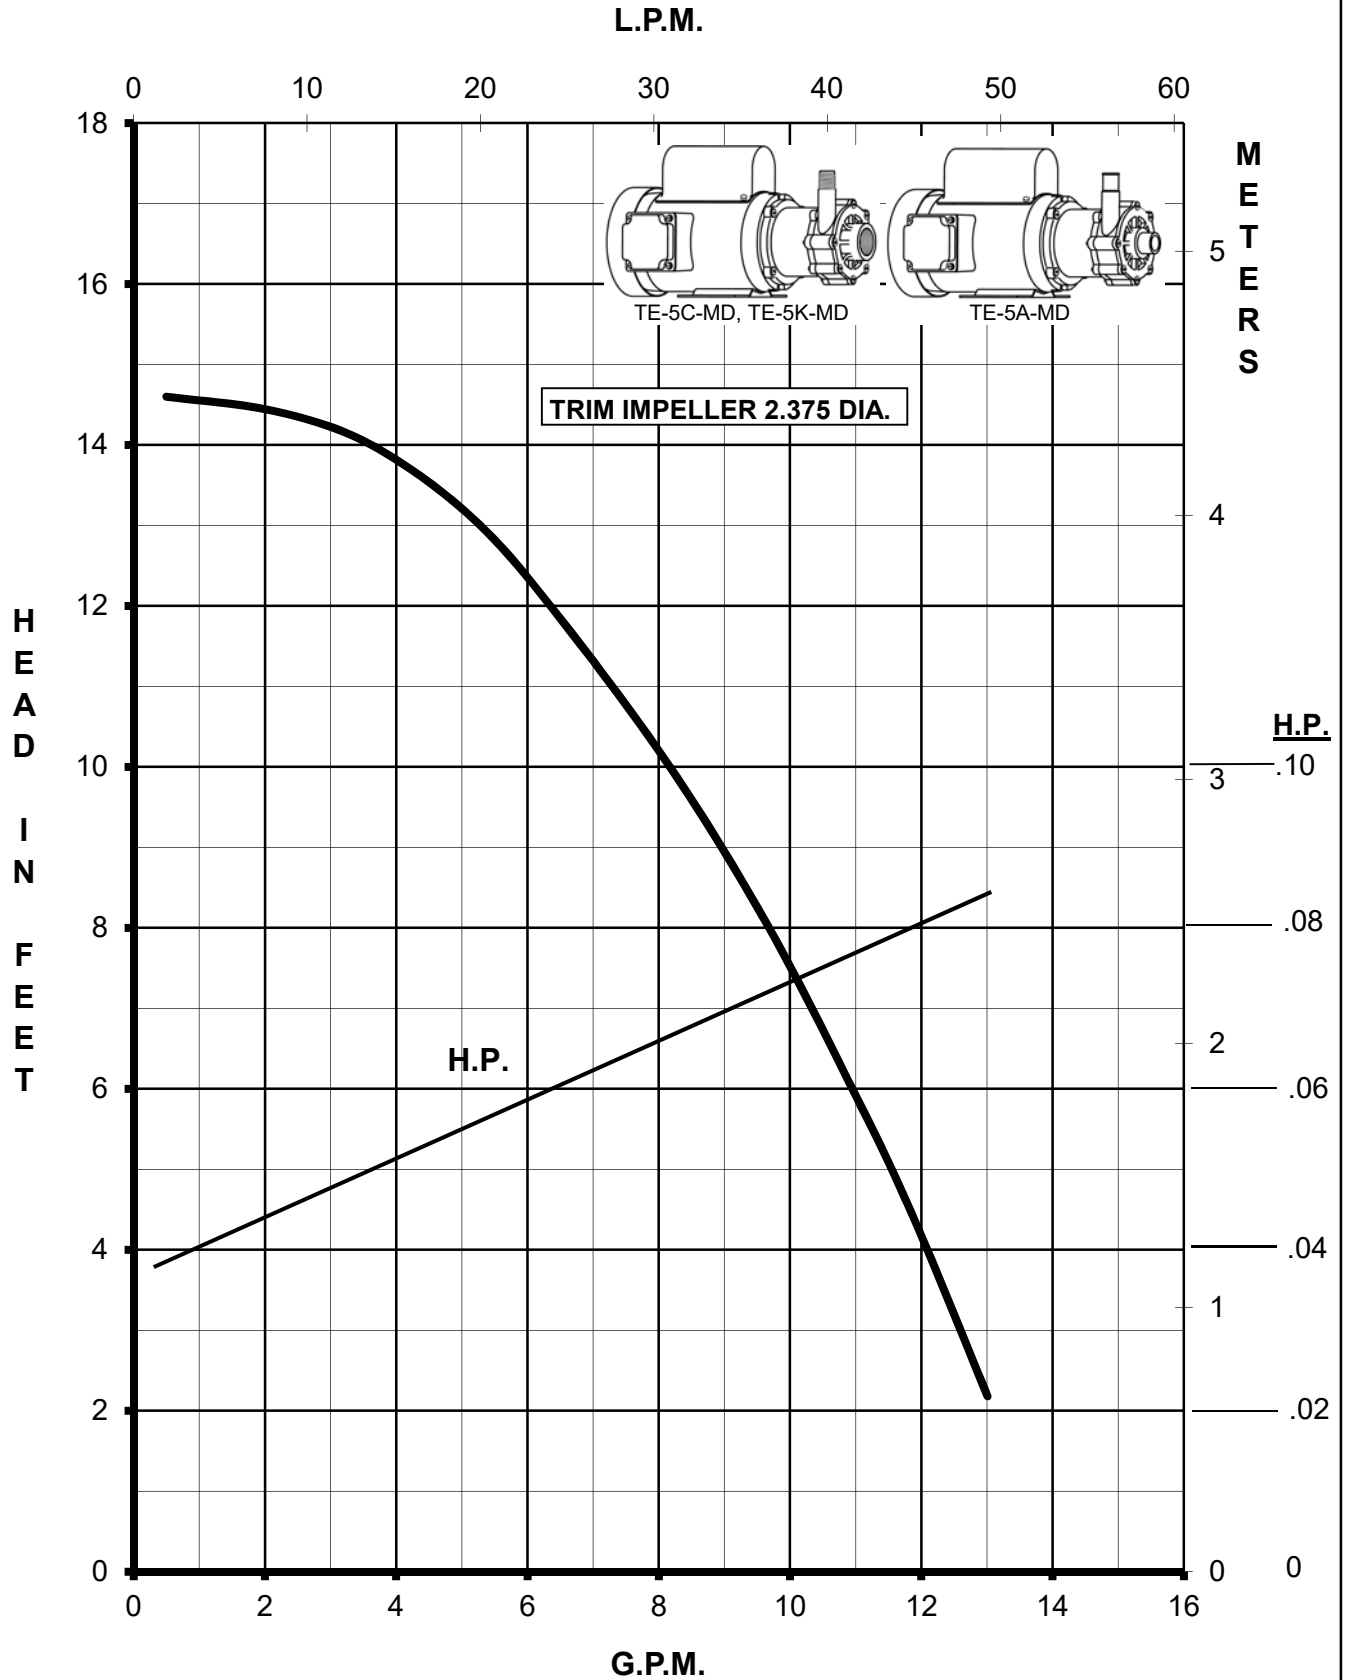

MARCH PUMPS

TE-5C-MD, TE-5A-MD, TE-5K-MD

50HZ TRIM CURVES

(MOTOR: 1PH, 50HZ, .2HP, .15KW)

TE-5C-MD, TE-5K-MD

L.P.M.

TE-5A-MD

MARCH PUMPS

TE-5C-MD, TE-5A-MD, TE-5K-MD
FULL SIZE IMPELLER 2.875 DIA.
115/230V 1PH 50HZ

MARCH PUMPS

TE-5C-MD, TE-5A-MD, TE-5K-MD
TRIM IMPELLER 2.625 DIA.
115/230V 1PH 50HZ

L.P.M.

MARCH PUMPS

TE-5C-MD, TE-5A-MD, TE-5K-MD
TRIM IMPELLER 2.500 DIA.
115/230V 1PH 50HZ

MARCH PUMPS

TE-5C-MD, TE-5A-MD, TE-5K-MD
TRIM IMPELLER 2.375 DIA.
115/230V 1PH 50HZ

MARCH PUMPS

TE-5C-MD, TE-5A-MD, TE-5K-MD
TRIM IMPELLER 2.250 DIA.
115/230V 1PH 50HZ

MARCH PUMPS

TE-5C-MD, TE-5A-MD, TE-5K-MD
TRIM IMPELLER 2.125 DIA.
115/230V 1PH 50HZ