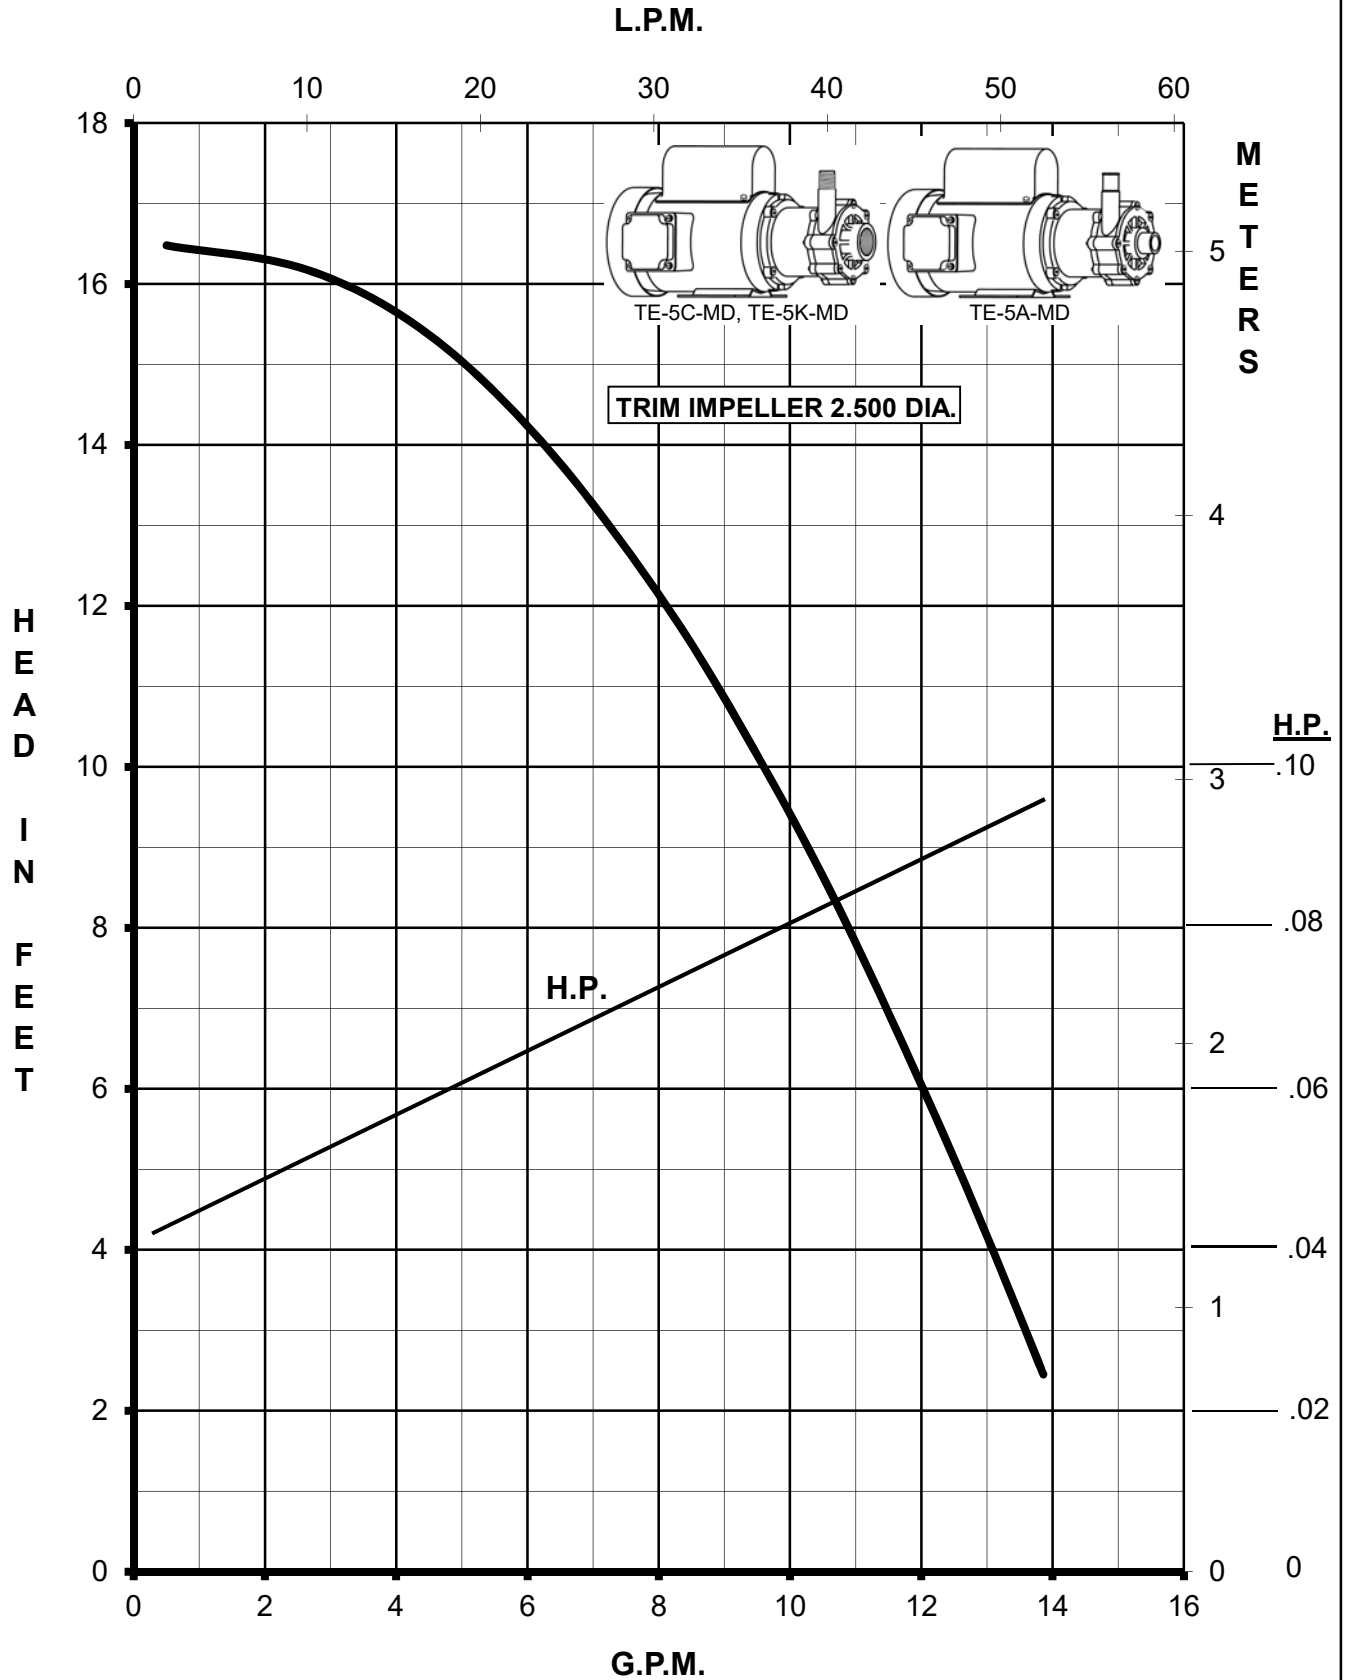

MARCH PUMPS

TE-5C-MD, TE-5A-MD, TE-5K-MD

50HZ TRIM CURVES

(MOTOR: 1PH, 50HZ, .2HP, .15KW)

TE-5C-MD, TE-5K-MD

L.P.M.

TE-5A-MD

MARCH PUMPS

TE-5C-MD, TE-5A-MD, TE-5K-MD
FULL SIZE IMPELLER 2.875 DIA.
115/230V 1PH 50HZ

MARCH PUMPS

TE-5C-MD, TE-5A-MD, TE-5K-MD
TRIM IMPELLER 2.625 DIA.
115/230V 1PH 50HZ

L.P.M.

MARCH PUMPS

TE-5C-MD, TE-5A-MD, TE-5K-MD
TRIM IMPELLER 2.500 DIA.
115/230V 1PH 50HZ

MARCH PUMPS

TE-5C-MD, TE-5A-MD, TE-5K-MD
TRIM IMPELLER 2.375 DIA.
115/230V 1PH 50HZ

MARCH PUMPS

TE-5C-MD, TE-5A-MD, TE-5K-MD
TRIM IMPELLER 2.250 DIA.
115/230V 1PH 50HZ

MARCH PUMPS

TE-5C-MD, TE-5A-MD, TE-5K-MD
TRIM IMPELLER 2.125 DIA.
115/230V 1PH 50HZ