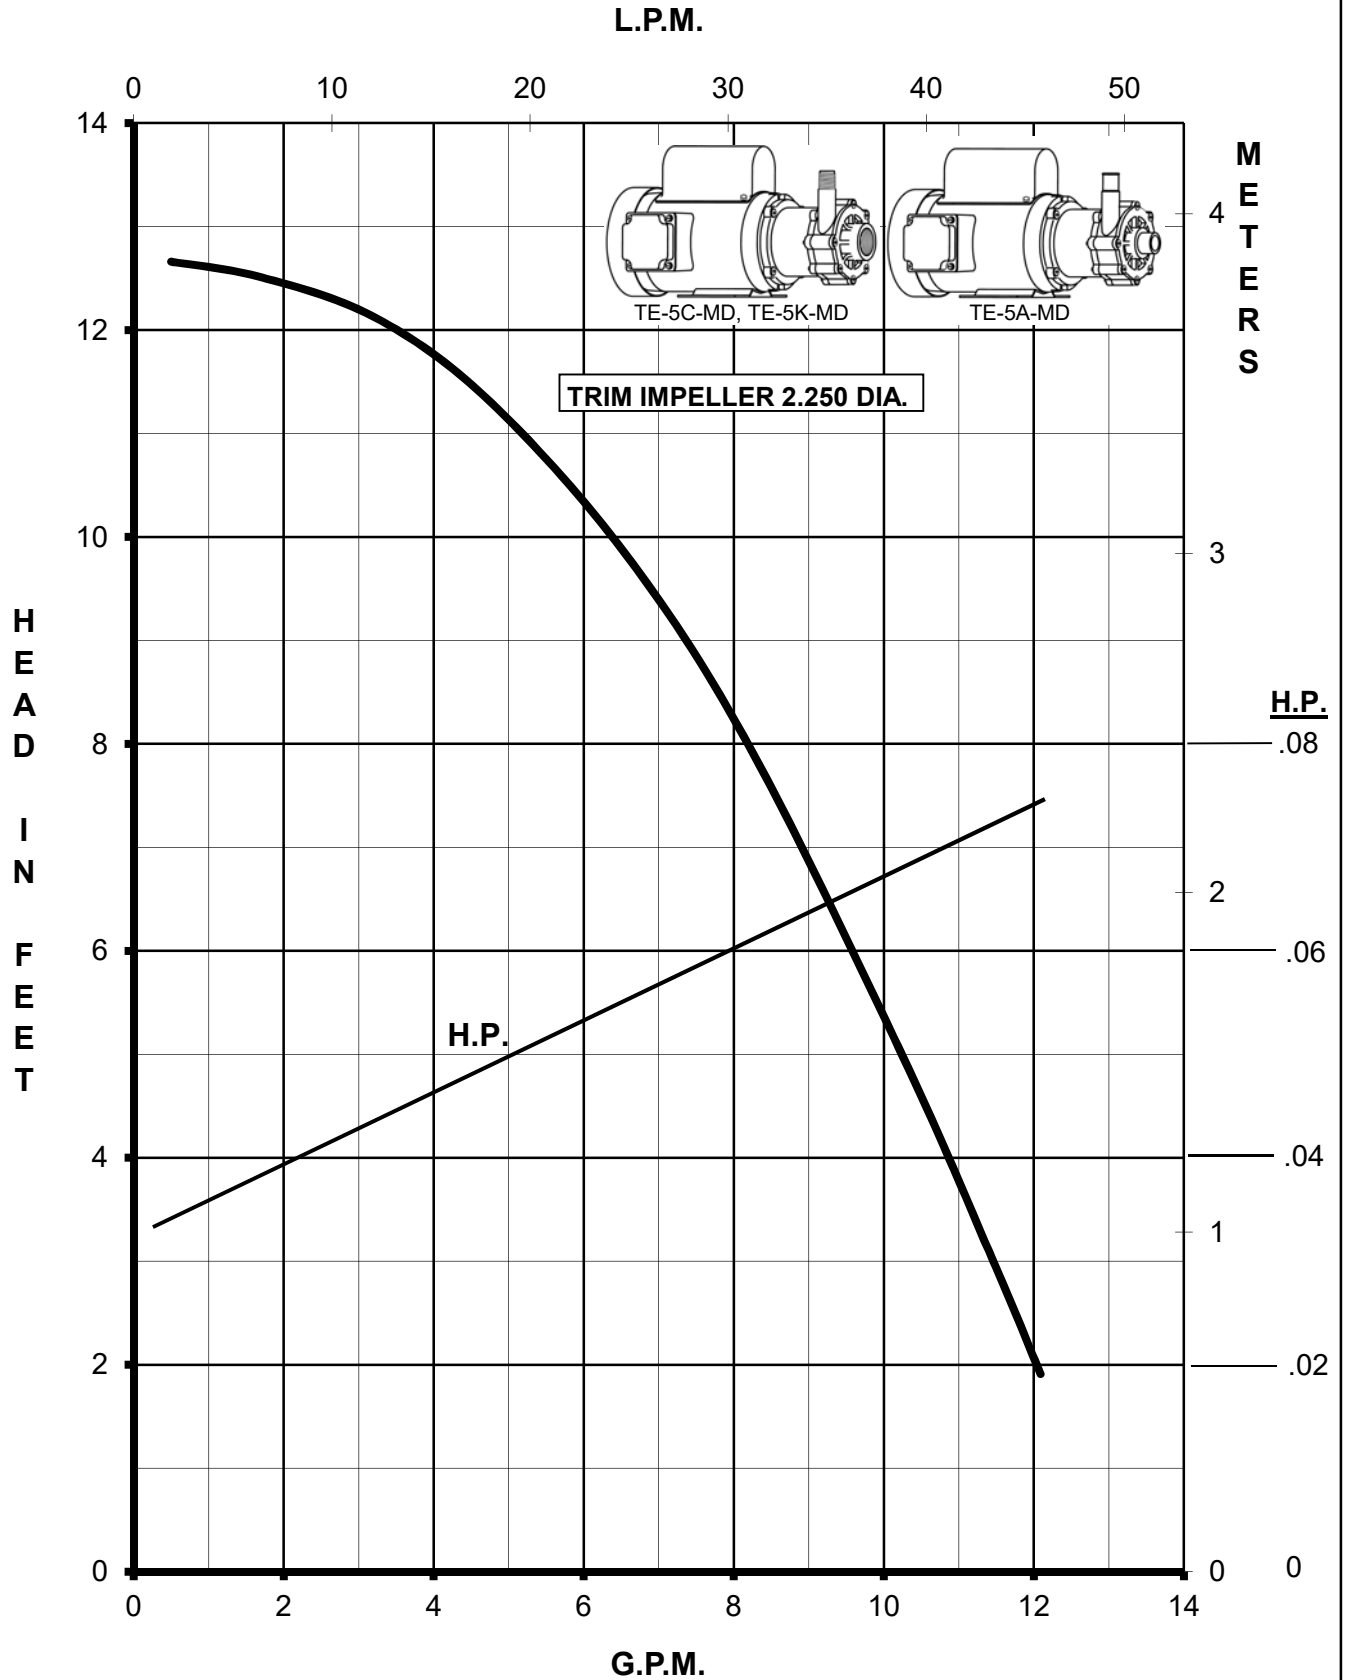

MARCH PUMPS

TE-5C-MD, TE-5A-MD, TE-5K-MD

50HZ TRIM CURVES

(MOTOR: 1PH, 50HZ, .2HP, .15KW)

TE-5C-MD, TE-5K-MD

L.P.M.

TE-5A-MD

MARCH PUMPS

TE-5C-MD, TE-5A-MD, TE-5K-MD
FULL SIZE IMPELLER 2.875 DIA.
115/230V 1PH 50HZ

MARCH PUMPS

TE-5C-MD, TE-5A-MD, TE-5K-MD
TRIM IMPELLER 2.625 DIA.
115/230V 1PH 50HZ

L.P.M.

MARCH PUMPS

TE-5C-MD, TE-5A-MD, TE-5K-MD
TRIM IMPELLER 2.500 DIA.
115/230V 1PH 50HZ

MARCH PUMPS

TE-5C-MD, TE-5A-MD, TE-5K-MD
TRIM IMPELLER 2.375 DIA.
115/230V 1PH 50HZ

MARCH PUMPS

TE-5C-MD, TE-5A-MD, TE-5K-MD
TRIM IMPELLER 2.250 DIA.
115/230V 1PH 50HZ

MARCH PUMPS

TE-5C-MD, TE-5A-MD, TE-5K-MD
TRIM IMPELLER 2.125 DIA.
115/230V 1PH 50HZ