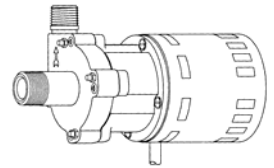

MARCH PUMPS

809-SS-C
(115V 60HZ) (230V 50/60HZ)

L.P.M.